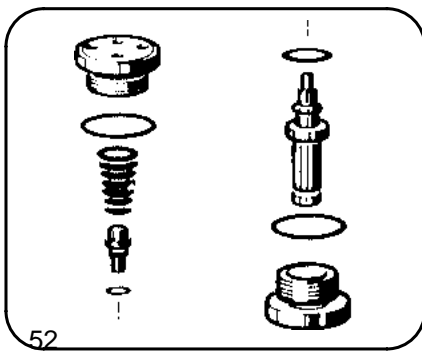

"SUPER STAR SF"

Release 02 (06/05)

Super Star SF

<u>Ref</u>	<u>Qty</u>	<u>Code</u>	<u>Description</u>
1	1	0167.0100	air director
2	1	0133.0109	end cap
3	1	0168.0100	safety catch
4	1	0102.0108	air filter
5	1	0171.0100	valve body
6	1	0133.0110	end cap w/o-ring
7	1	0123.0104	o-ring
8	1	0164.0102	valve spring
9	1	0125.0114	pin valve w/o-ring
10	1	0123.0115	o-ring
11	1	0148.0140	trigger
12	1	0129.0150	valve w/o-ring
13	1	0133.0111	lower end cap w/o-ring
14	1	0123.0101	o-ring
15	1	0123.0102	piston ring
16	1	0169.0100	piston
17	1	0169.0101	counter piston & jacket
18	2	0123.0153	o-ring
19	1	0173.0100	piston cushion
20	1	0170.0100	connecting rod & bearing
21	1	0126.0106	spring retainer ring
22	1	0164.0103	spring
23	1	0172.0100	cylinder sleeve
24	1	0171.0101	cylinder body
28	5	0106.0131	allen bolt
30	1	0106.0132	allen bolt
31	1	0125.0191	blade bolt
32	1	0174.0100	blade support
33	1	0101.0116	blade spacer
34	1	0175.0100	blade
35	1	0175.0101	anvil
36	1	0100.0112	locking nut
37	1	0159.0101	roll pin
39	1	0177.0106	blade rivet
40	1	0178.0100	spacer
41	1	0132.0111	handle guard
42	1	0159.0102	roll pin
43	1	0159.0103	roll pin
44	1	0168.0107	safety
45	1	0164.0141	safety spring
46	1	0179.0100	spanner wrench
47	1	0180.0100	sharpening stone
48	1	6171.0011	valve body assembly
49		0169.0102	piston items
50		0169.0103	counter piston items
51		PACK.0108	blade/anvil assembly
52		PACK.0186	valve items
53		PACK.0187	gasket set