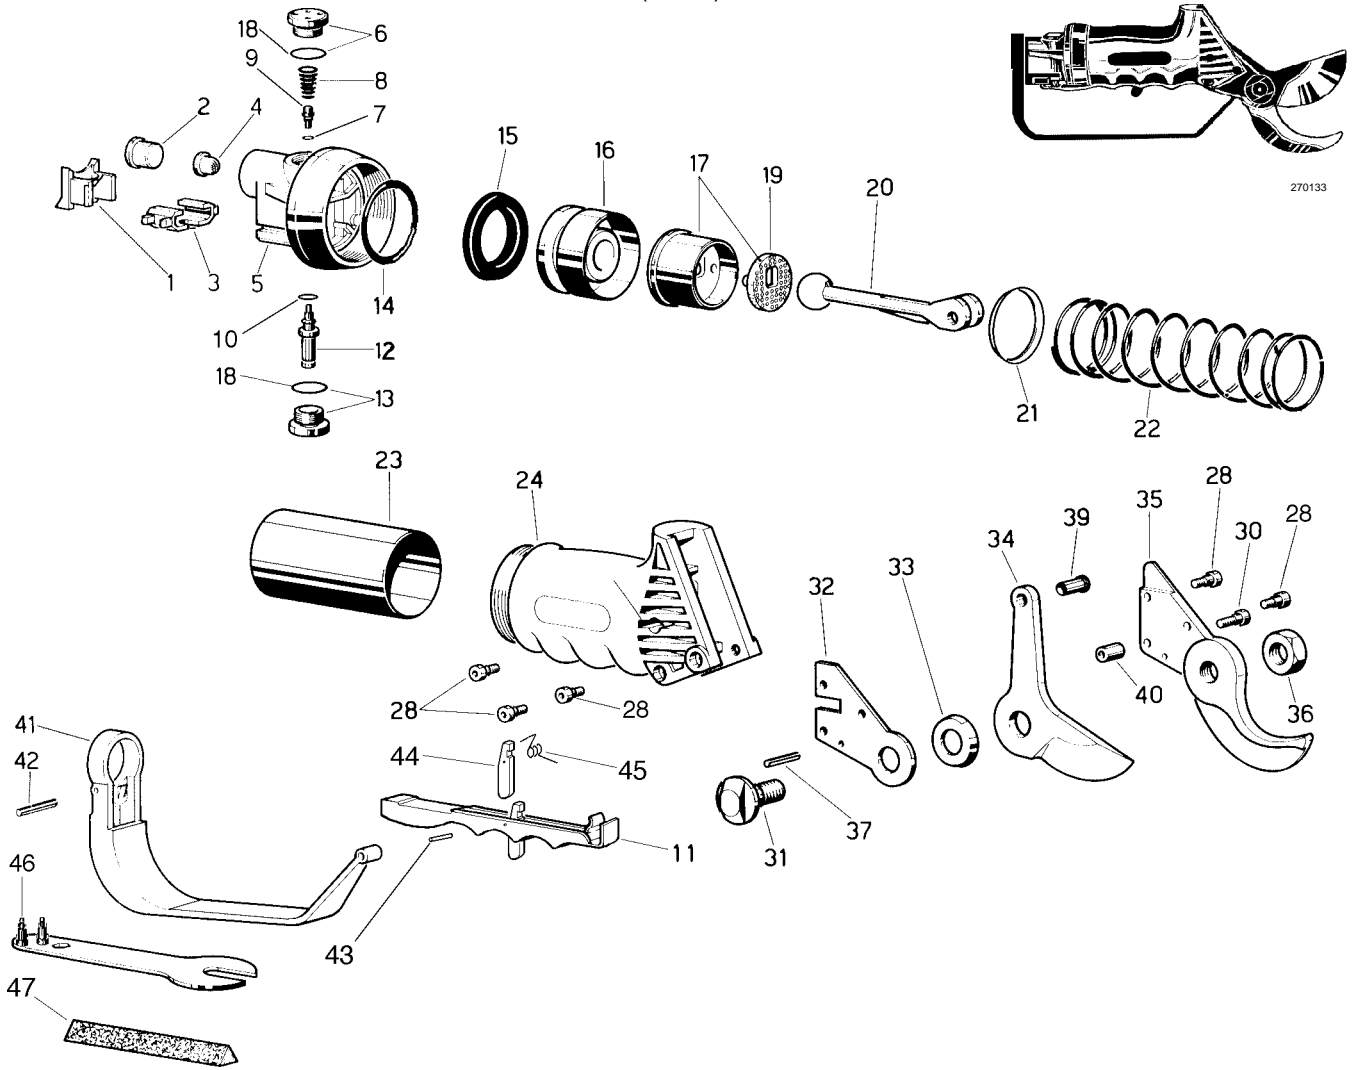

"SUPER STAR SF"

Release 02 (06/05)

Super Star SF

<u>Ref</u>	<u>Qty</u>	<u>Code</u>	<u>Description</u>
1	1	0167.0100	air director
2	1	0133.0109	end cap
3	1	0168.0100	safety catch
4	1	0102.0108	air filter
5	1	0171.0100	valve body
6	1	0133.0110	end cap w/o-ring
7	1	0123.0104	o-ring
8	1	0164.0102	valve spring
9	1	0125.0114	pin valve w/o-ring
10	1	0123.0115	o-ring
11	1	0148.0140	trigger
12	1	0129.0150	valve w/o-ring
13	1	0133.0111	lower end cap w/o-ring
14	1	0123.0101	o-ring
15	1	0123.0102	piston ring
16	1	0169.0100	piston
17	1	0169.0101	counter piston & jacket
18	2	0123.0153	o-ring
19	1	0173.0100	piston cushion
20	1	0170.0100	connecting rod & bearing
21	1	0126.0106	spring retainer ring
22	1	0164.0103	spring
23	1	0172.0100	cylinder sleeve
24	1	0171.0101	cylinder body
28	5	0106.0131	allen bolt
30	1	0106.0132	allen bolt
31	1	0125.0191	blade bolt
32	1	0174.0100	blade support
33	1	0101.0116	blade spacer
34	1	0175.0100	blade
35	1	0175.0101	anvil
36	1	0100.0112	locking nut
37	1	0159.0101	roll pin
39	1	0177.0106	blade rivet
40	1	0178.0100	spacer
41	1	0132.0111	handle guard
42	1	0159.0102	roll pin
43	1	0159.0103	roll pin
44	1	0168.0107	safety
45	1	0164.0141	safety spring
46	1	0179.0100	spanner wrench
47	1	0180.0100	sharpening stone
48	1	6171.0011	valve body assembly
49		0169.0102	piston items
50		0169.0103	counter piston items
51		PACK.0108	blade/anvil assembly
52		PACK.0186	valve items
53		PACK.0187	gasket set