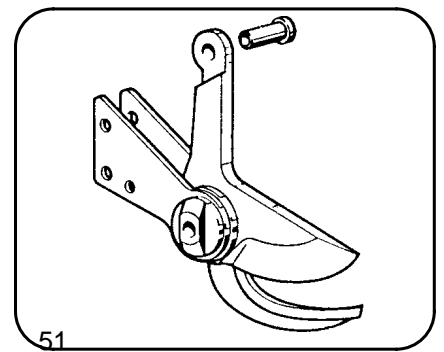

"SUPER STAR SF"

Release 02 (06/05)

Super Star SF

<u>Ref</u>	<u>Qty</u>	<u>Code</u>	<u>Description</u>
1	1	0167.0100	air director
2	1	0133.0109	end cap
3	1	0168.0100	safety catch
4	1	0102.0108	air filter
5	1	0171.0100	valve body
6	1	0133.0110	end cap w/o-ring
7	1	0123.0104	o-ring
8	1	0164.0102	valve spring
9	1	0125.0114	pin valve w/o-ring
10	1	0123.0115	o-ring
11	1	0148.0140	trigger
12	1	0129.0150	valve w/o-ring
13	1	0133.0111	lower end cap w/o-ring
14	1	0123.0101	o-ring
15	1	0123.0102	piston ring
16	1	0169.0100	piston
17	1	0169.0101	counter piston & jacket
18	2	0123.0153	o-ring
19	1	0173.0100	piston cushion
20	1	0170.0100	connecting rod & bearing
21	1	0126.0106	spring retainer ring
22	1	0164.0103	spring
23	1	0172.0100	cylinder sleeve
24	1	0171.0101	cylinder body
28	5	0106.0131	allen bolt
30	1	0106.0132	allen bolt
31	1	0125.0191	blade bolt
32	1	0174.0100	blade support
33	1	0101.0116	blade spacer
34	1	0175.0100	blade
35	1	0175.0101	anvil
36	1	0100.0112	locking nut
37	1	0159.0101	roll pin
39	1	0177.0106	blade rivet
40	1	0178.0100	spacer
41	1	0132.0111	handle guard
42	1	0159.0102	roll pin
43	1	0159.0103	roll pin
44	1	0168.0107	safety
45	1	0164.0141	safety spring
46	1	0179.0100	spanner wrench
47	1	0180.0100	sharpening stone
48	1	6171.0011	valve body assembly
49		0169.0102	piston items
50		0169.0103	counter piston items
51		PACK.0108	blade/anvil assembly
52		PACK.0186	valve items
53		PACK.0187	gasket set