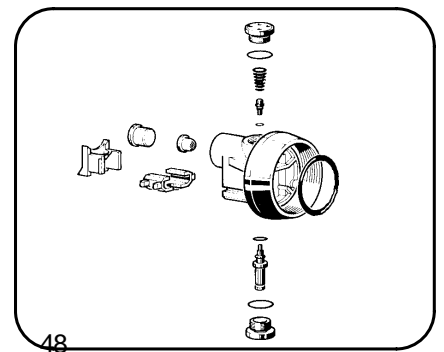

"SUPER STAR SF"

Release 02 (06/05)

Super Star SF

<u>Ref</u>	<u>Qty</u>	<u>Code</u>	<u>Description</u>
1	1	0167.0100	air director
2	1	0133.0109	end cap
3	1	0168.0100	safety catch
4	1	0102.0108	air filter
5	1	0171.0100	valve body
6	1	0133.0110	end cap w/o-ring
7	1	0123.0104	o-ring
8	1	0164.0102	valve spring
9	1	0125.0114	pin valve w/o-ring
10	1	0123.0115	o-ring
11	1	0148.0140	trigger
12	1	0129.0150	valve w/o-ring
13	1	0133.0111	lower end cap w/o-ring
14	1	0123.0101	o-ring
15	1	0123.0102	piston ring
16	1	0169.0100	piston
17	1	0169.0101	counter piston & jacket
18	2	0123.0153	o-ring
19	1	0173.0100	piston cushion
20	1	0170.0100	connecting rod & bearing
21	1	0126.0106	spring retainer ring
22	1	0164.0103	spring
23	1	0172.0100	cylinder sleeve
24	1	0171.0101	cylinder body
28	5	0106.0131	allen bolt
30	1	0106.0132	allen bolt
31	1	0125.0191	blade bolt
32	1	0174.0100	blade support
33	1	0101.0116	blade spacer
34	1	0175.0100	blade
35	1	0175.0101	anvil
36	1	0100.0112	locking nut
37	1	0159.0101	roll pin
39	1	0177.0106	blade rivet
40	1	0178.0100	spacer
41	1	0132.0111	handle guard
42	1	0159.0102	roll pin
43	1	0159.0103	roll pin
44	1	0168.0107	safety
45	1	0164.0141	safety spring
46	1	0179.0100	spanner wrench
47	1	0180.0100	sharpening stone
48	1	6171.0011	valve body assembly
49		0169.0102	piston items
50		0169.0103	counter piston items
51		PACK.0108	blade/anvil assembly
52		PACK.0186	valve items
53		PACK.0187	gasket set